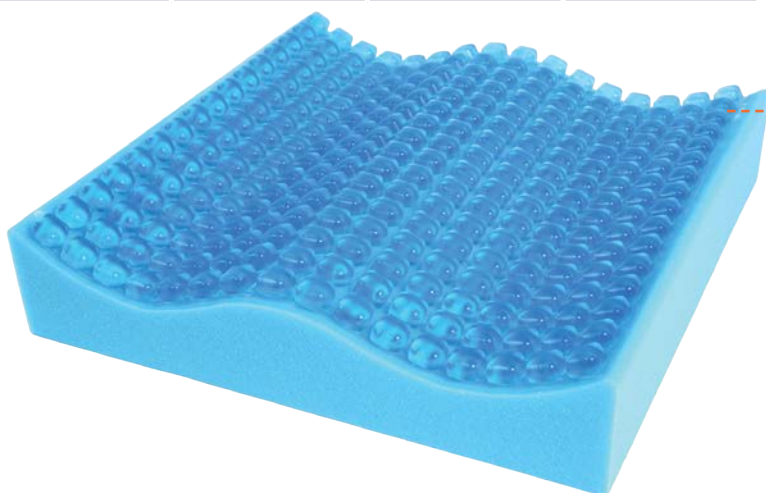

PCP625 COMFY LITE DELUXE 4" GEL CUSHION

POLYURETHANE GEL
& HIGH-DENSITY POLYURETHANE FOAM

1300 766 266
walkonwheels.com.au

	Width	Length	Depth
PCP625-A	40cm	40cm	10cm
PCP625-B	46cm	40cm	
PCP625-C	50cm	46cm	

12 MONTH WARRANTY

The COMFY-LITE DELUXE 4 cushion features the embossed technology and is designed to provide long-term positioning support and excellent comfort.

It is an ideal choice for individuals with a history of skin breakdown, or those who suffer from early to mid-stage pressure sores.

The gel pad and contoured high-density polyurethane foam base provide excellent immersion stability, heat reduction and outstanding pressure distribution.

Two-way stretch polyester cover with non-slip underside